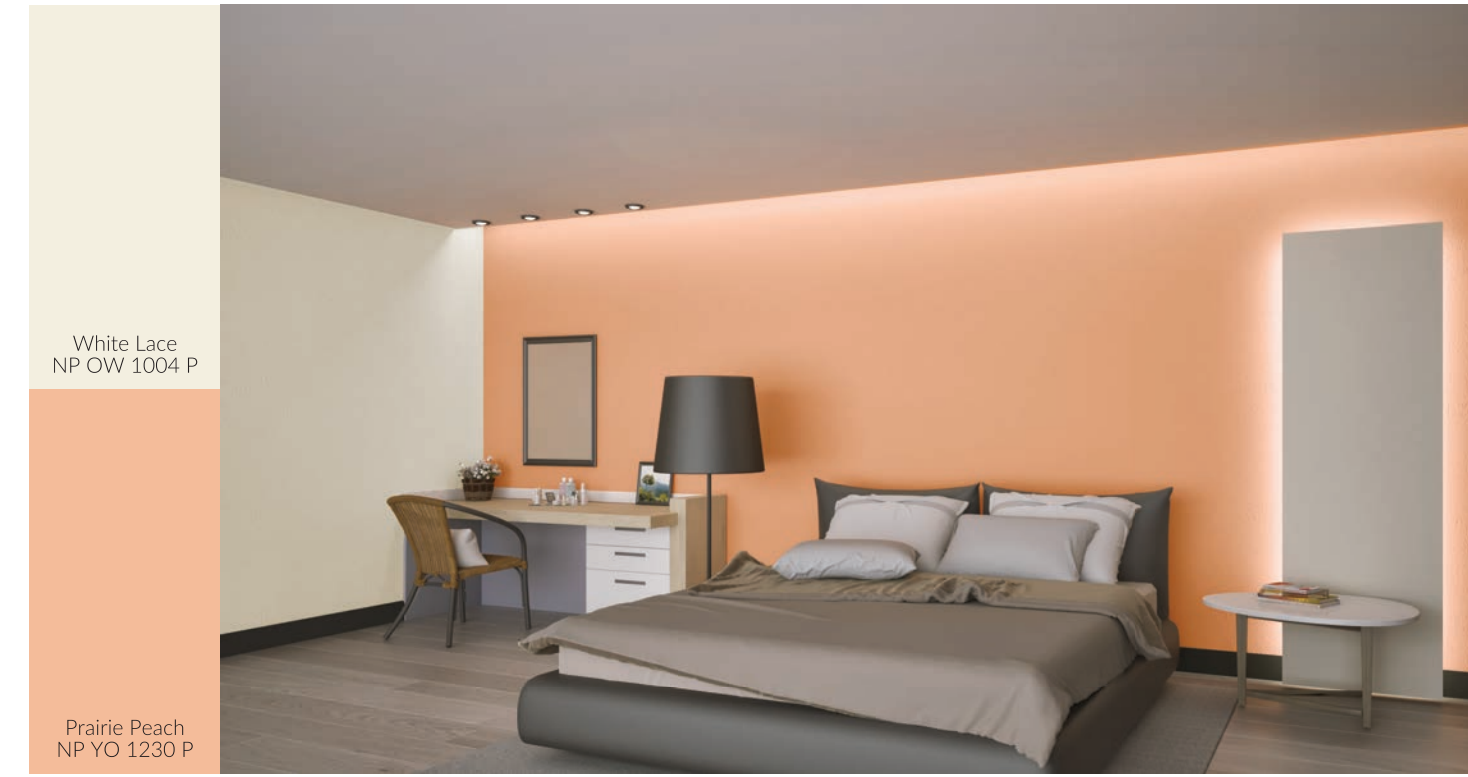

White Lace
NP OW 1004 P

Prairie Peach
NP YO 1230 P